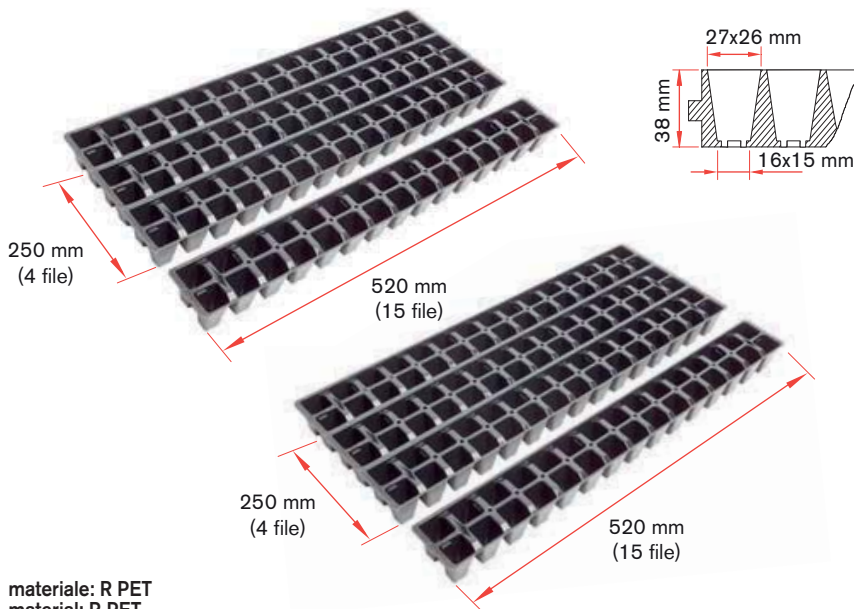

2 STRIPS X 60 (120 TRAY)

- HERBS FROM CUTTING - AROMATICHE DA TALEA (BIO)
- PERENNIALS FROM CUTTING - PERENNI DA TALEA

materiale: R PET
material: R PET