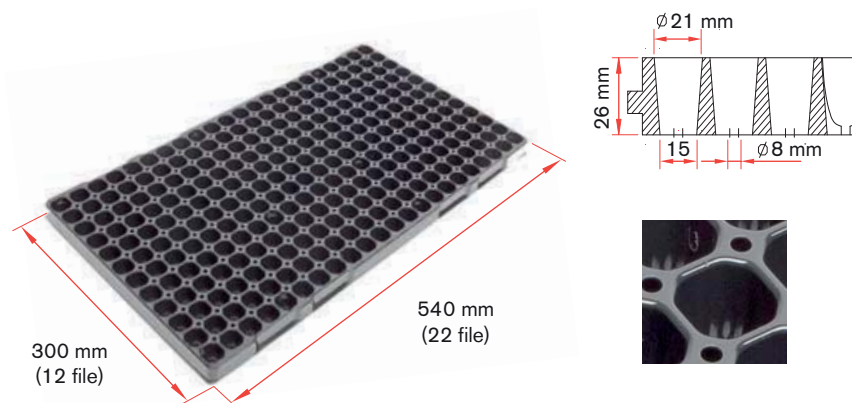

legenda contenitori - tray

SEMINIERA / TRAY 264