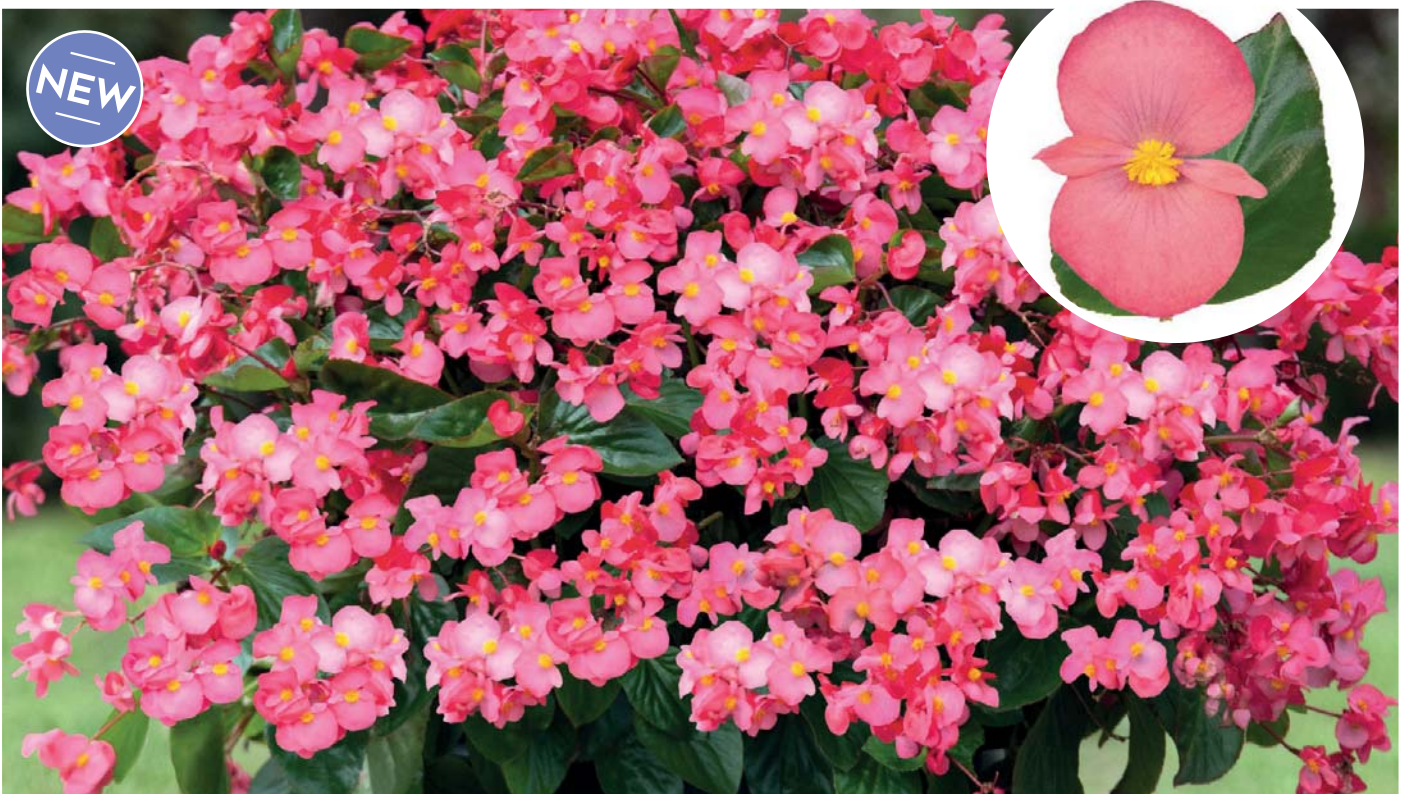

33268 BEGONIA X HYBRIDA FRIDA rose, green leaf