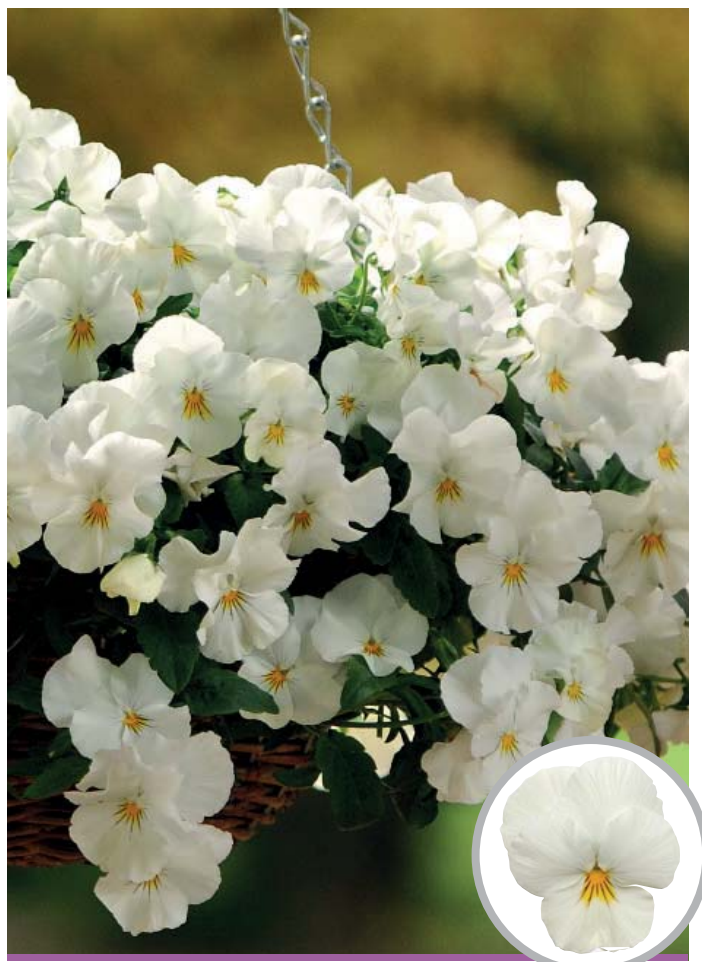

15318 WHITE